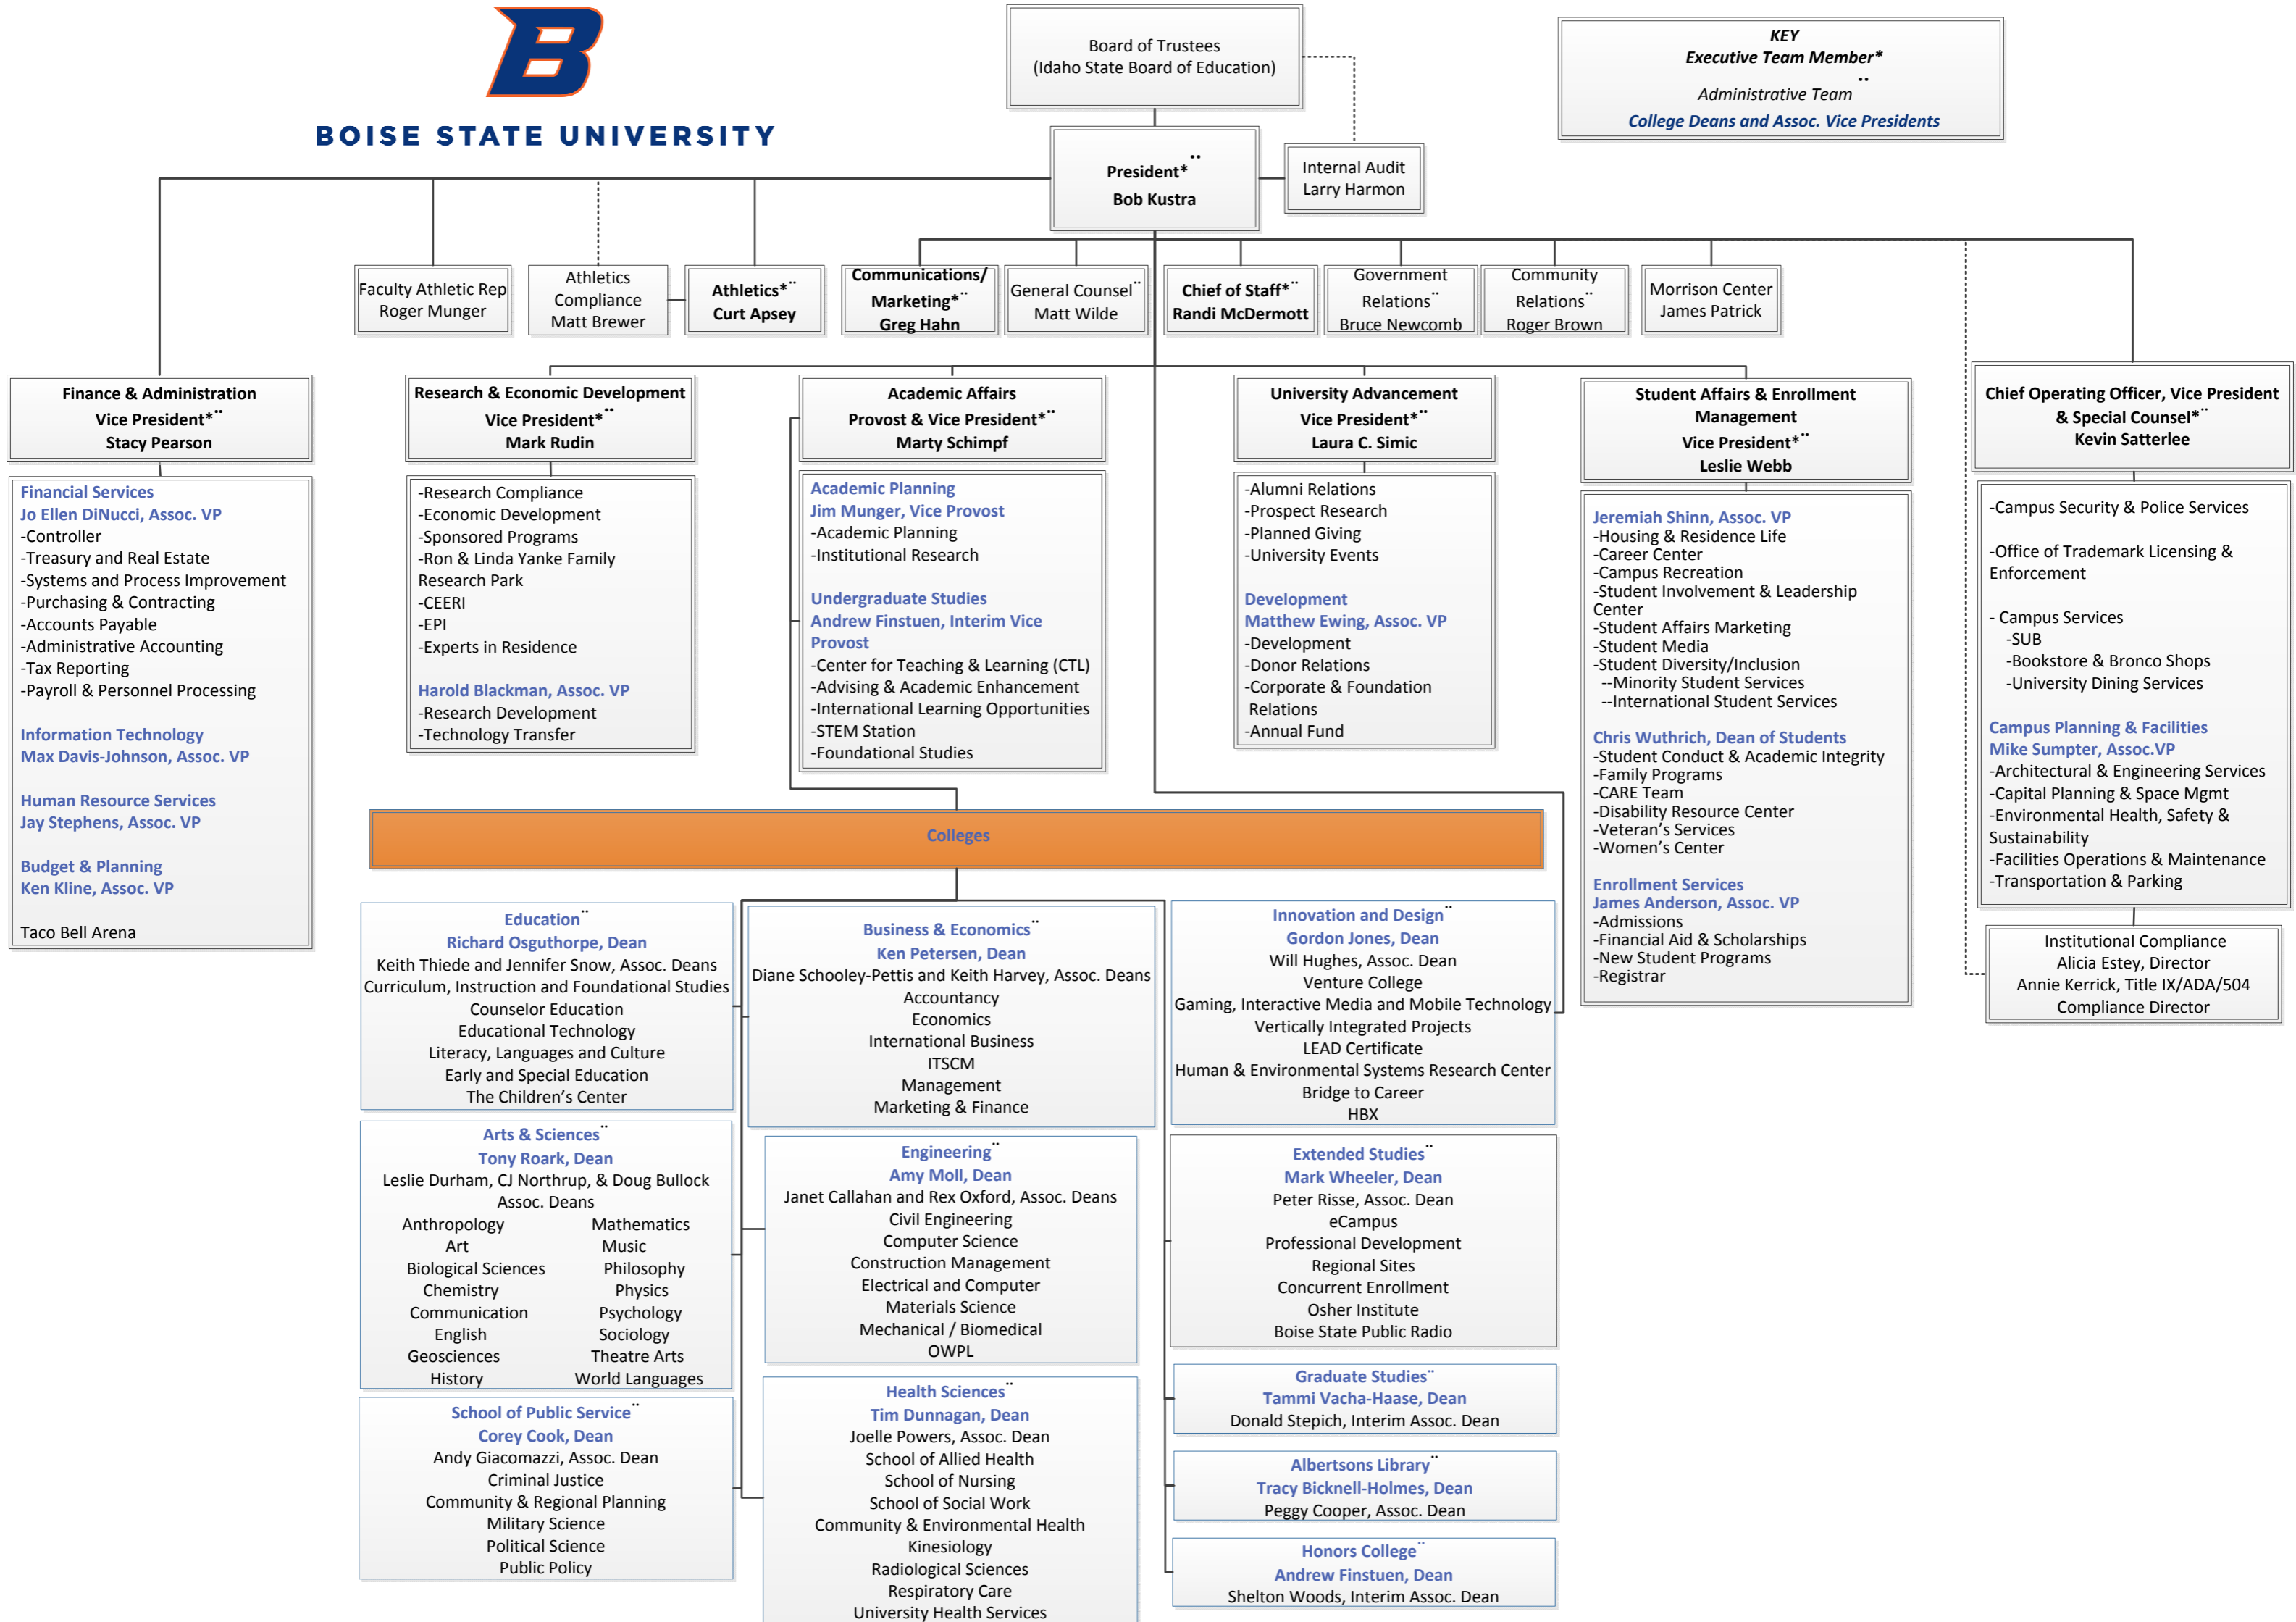

BOISE STATE UNIVERSITY

KEY
Executive Team Member*
Administrative Team **
College Deans and Assoc. Vice Presidents